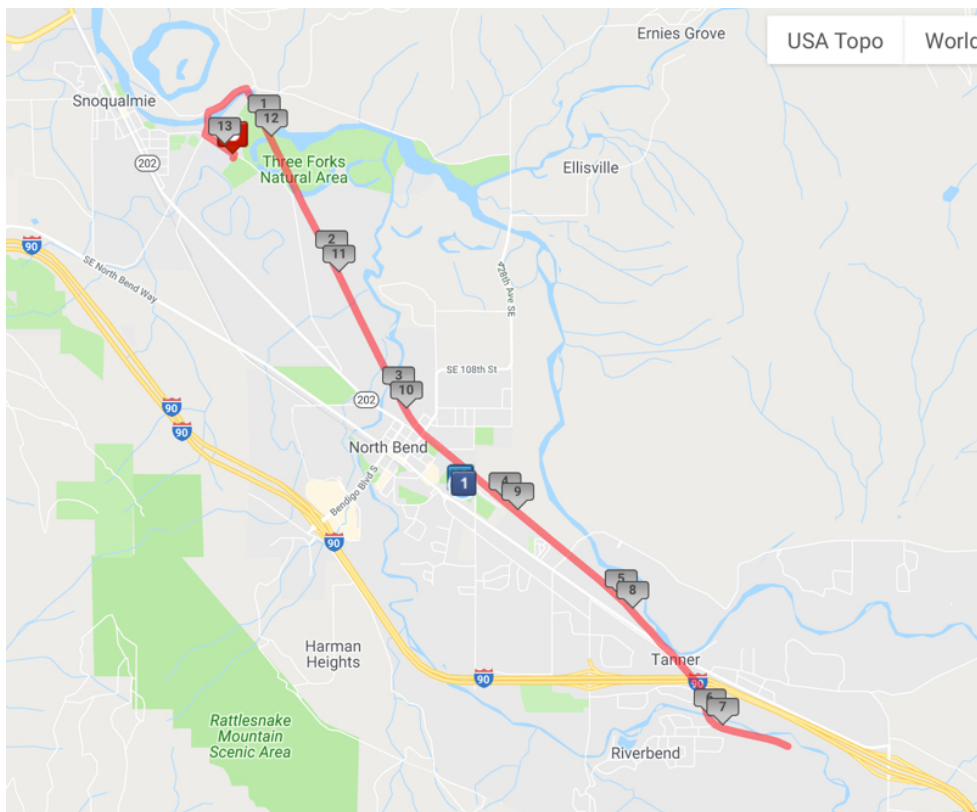

INFORMATION PACKET

Mt. Si Half Marathon – April 28, 2019

Additional details: MtsiRelay.com

Start/Finish

Snoqualmie Elementary School, 39801 SE Park St., Snoqualmie, WA

Half marathon Run - 10:30 a.m. start time

Best parking: Centennial Field - City of Snoqualmie Park east side of school

Overview map (Printable PDF) of the course showing aid stations at <http://www.mtsirelay.com/half-marathon.html>

Aid Stations

Half Marathon - Full aid stations at 1.5, 3.3, 5.5, 7.5, 9.7 and 11.5 miles.

Web map see <https://www.mapmyrun.com/routes/view/1815123728>

Rules (all)

- No littering on the course
- You must yield to vehicle traffic; volunteers do not have authority to stop traffic.
- If you drop out, please notify the race director by text or call at 206-999-3060.

Additional Information

- Packet pickup at Everyday Athlete, 264 Central Way Kirkland, on Saturday, April 27th 12-4pm.
- Packet picket at start line on day of race prior to start. Arrive early. No race day registration.