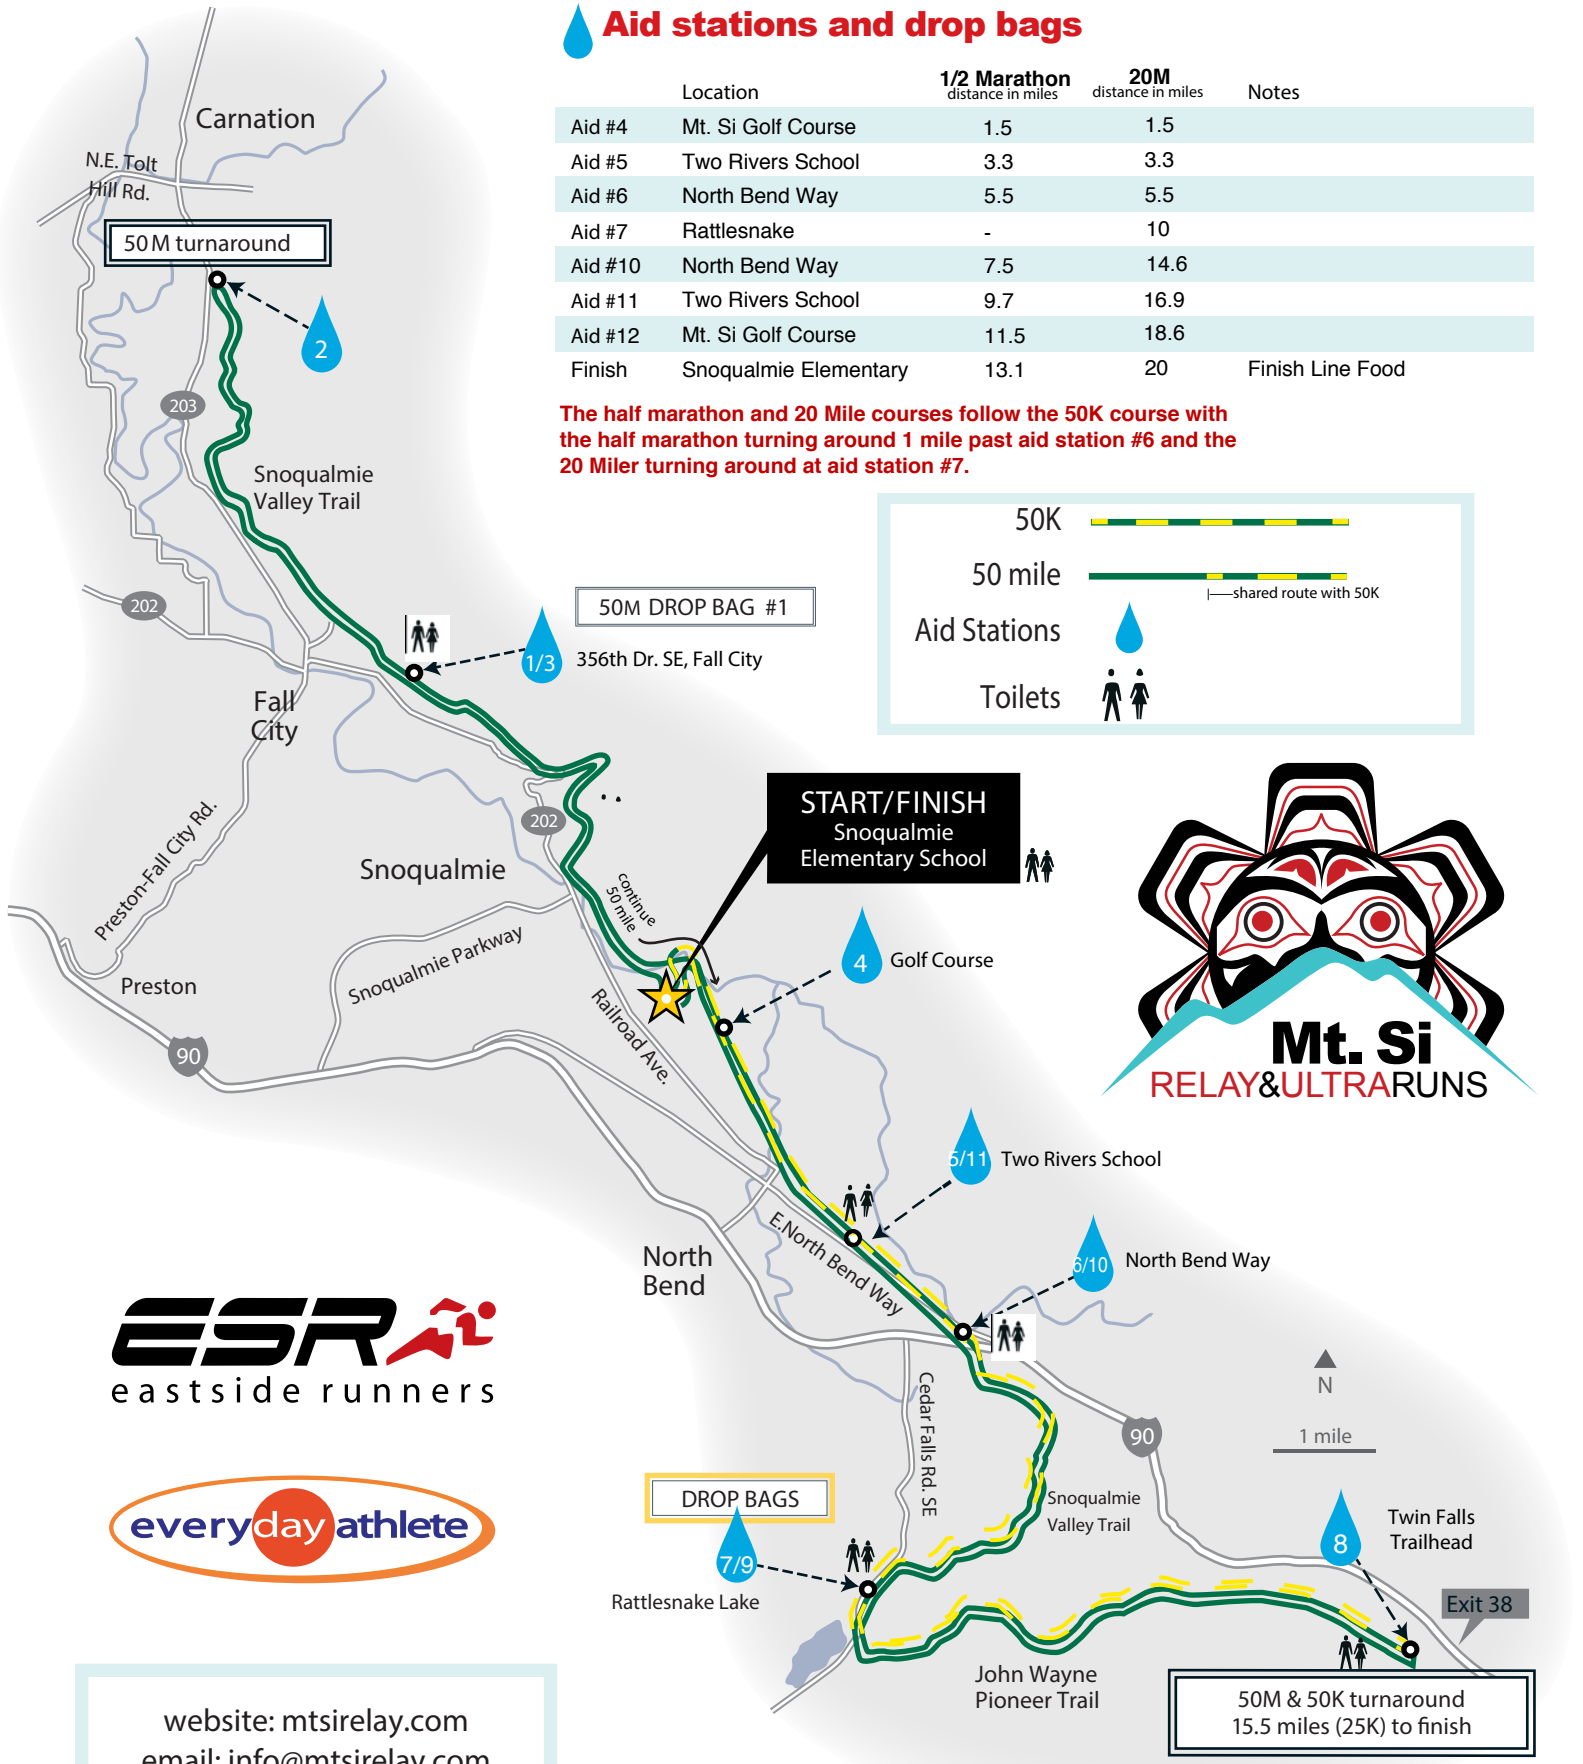

Mt. Si 1/2 Marathon & 20 Mile Course Map

Aid stations and drop bags

	Location	1/2 Marathon distance in miles	20M distance in miles	Notes
Aid #4	Mt. Si Golf Course	1.5	1.5	
Aid #5	Two Rivers School	3.3	3.3	
Aid #6	North Bend Way	5.5	5.5	
Aid #7	Rattlesnake	-	10	
Aid #10	North Bend Way	7.5	14.6	
Aid #11	Two Rivers School	9.7	16.9	
Aid #12	Mt. Si Golf Course	11.5	18.6	
Finish	Snoqualmie Elementary	13.1	20	Finish Line Food

The half marathon and 20 Mile courses follow the 50K course with the half marathon turning around 1 mile past aid station #6 and the 20 Miler turning around at aid station #7.

website: mtsirelay.com
email: info@mtsirelay.com