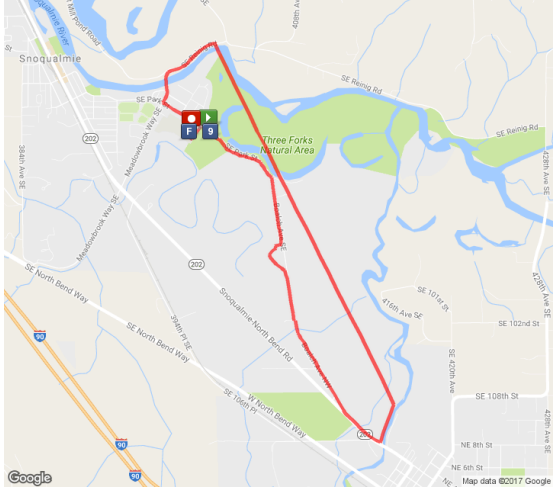

Mt. Si Relay Course Map

LEG DESCRIPTIONS

Leg #	Start Leg	End Leg	Miles	Surface	Elevation (in feet)	
					Gain	Loss
Leg #1	Elementary School	39th PL & Hwy 203	8.3	Road/Trail/Road	105	410
Leg #2	39th PL & Hwy 203	Remlinger Farms	6.2	Road/Trail	200	<40
Leg #3	Remlinger Farms	Remlinger Farms	5.5	Trail	<40	<40
Leg #4	Remlinger Farms	39th PL & Hwy 203	6.2	Trail/Road	<40	200
Leg #5	39th PL & Hwy 203	Millpond (Sterns Rd.)	6.5	Road/Trail/Road	390	65
Leg #6	Millpond (Sterns Rd.)	Torguson Park	4.5	Road /Trail	<40	<40
Leg #7	Torguson Park	Rattlesnake Lake	6.9	Trail	490	0
Leg #8	Rattlesnake Lake	Torguson Park	6.9	Trail	0	490
Leg #9	Torguson Park	Centennial Fields Park	3.8	Trail/Road	<40	<40
Leg #10	Centennial Fields Park	Elementary School	5.2	Trail/Road	<40	<40