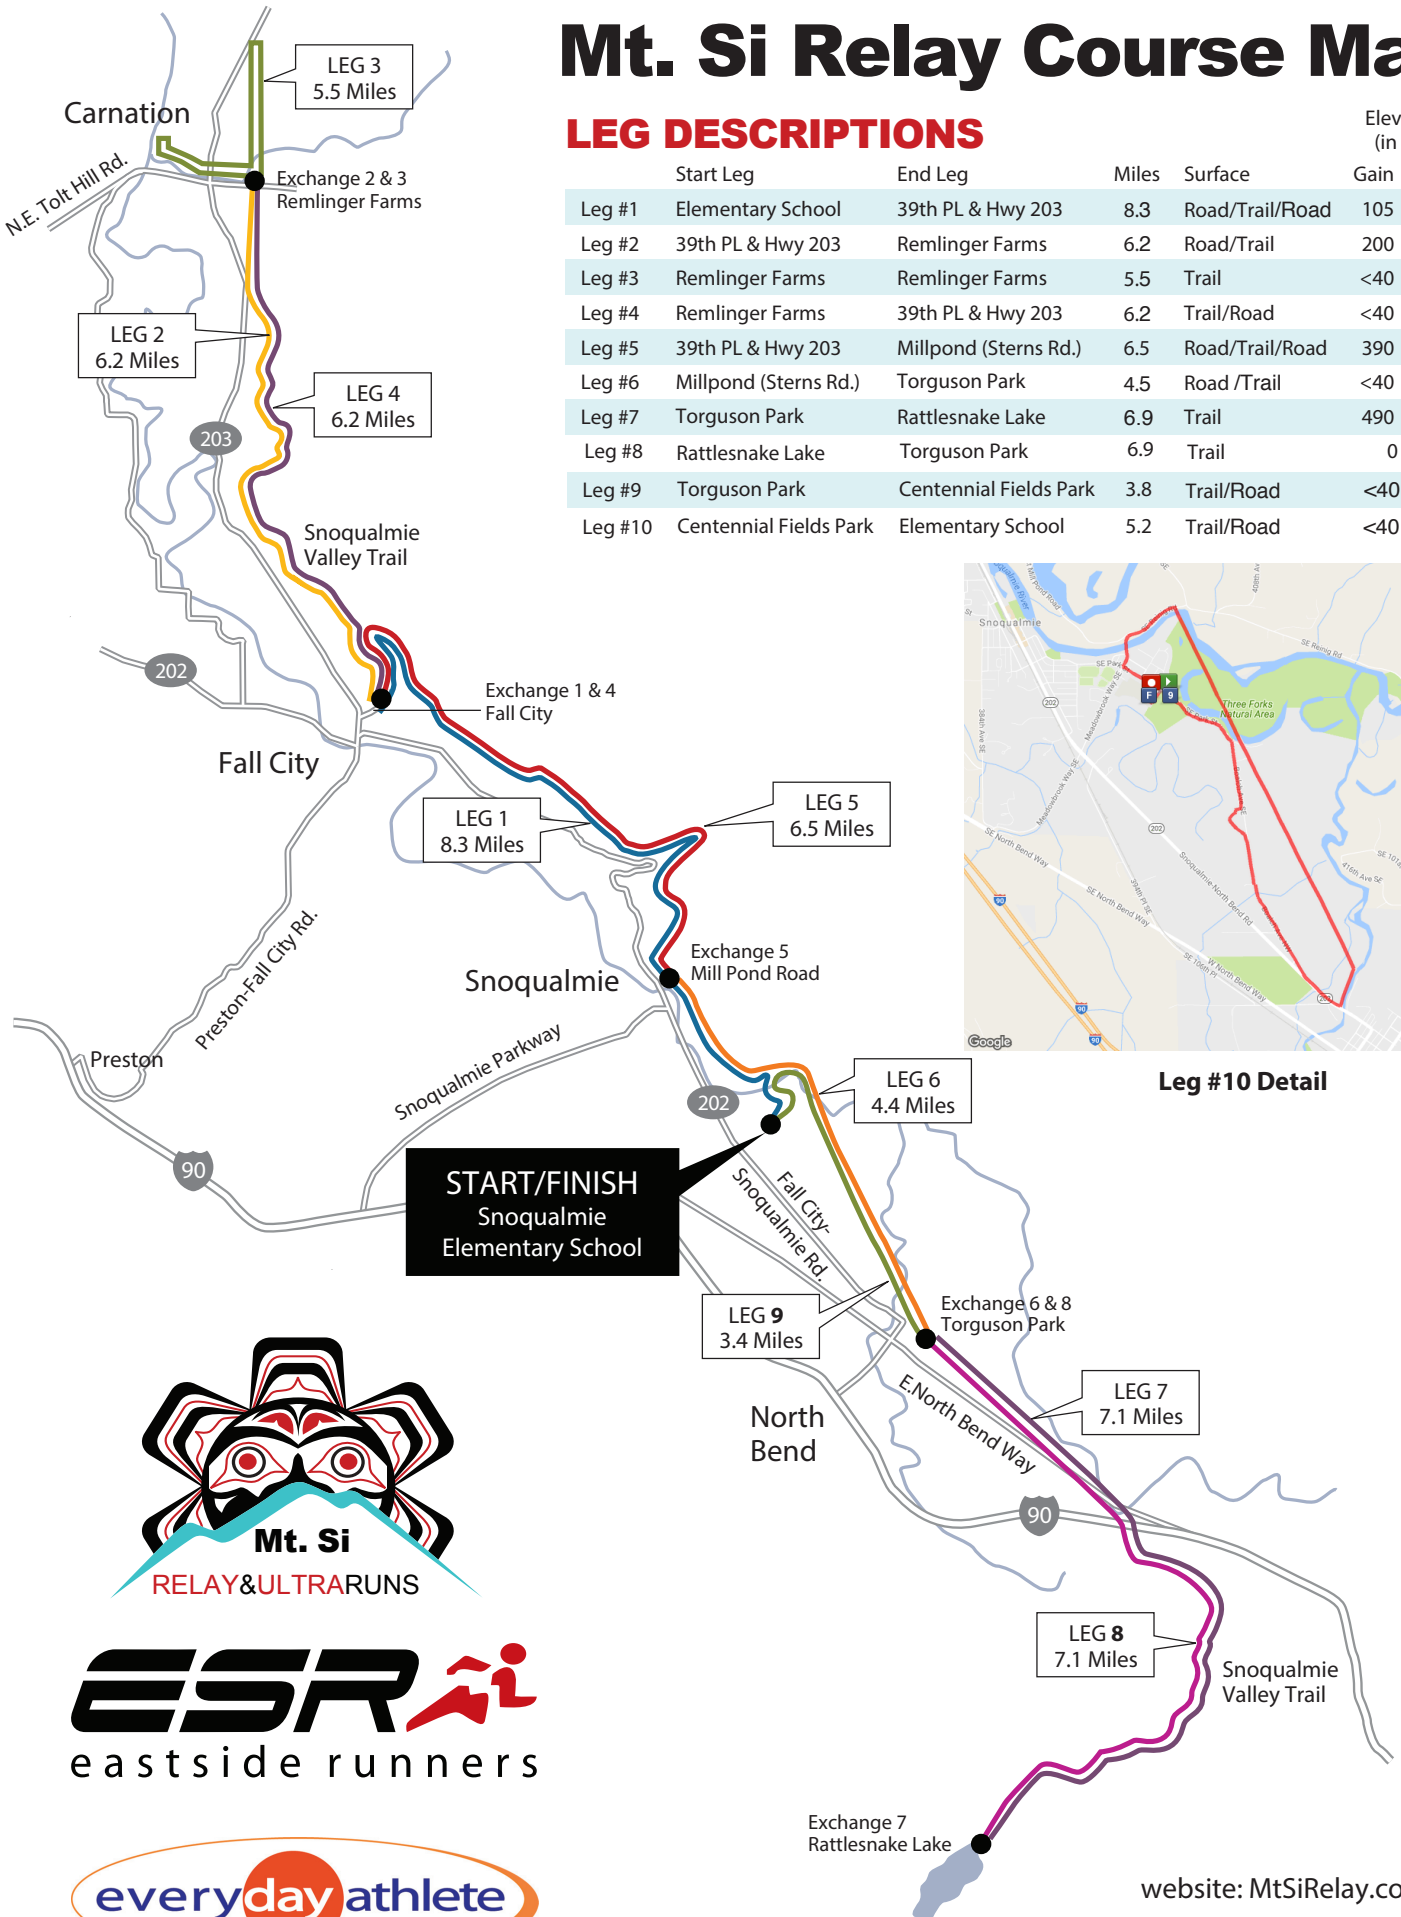

Mt. Si Relay Course Map

LEG DESCRIPTIONS

Leg #	Start Leg	End Leg	Miles	Surface	Elevation (in feet)	
					Gain	Loss
Leg #1	Elementary School	39th PL & Hwy 203	8.3	Road/Trail/Road	105	410
Leg #2	39th PL & Hwy 203	Remlinger Farms	6.2	Road/Trail	200	<40
Leg #3	Remlinger Farms	Remlinger Farms	5.5	Trail	<40	<40
Leg #4	Remlinger Farms	39th PL & Hwy 203	6.2	Trail/Road	<40	200
Leg #5	39th PL & Hwy 203	Millpond (Sterns Rd.)	6.5	Road/Trail/Road	390	65
Leg #6	Millpond (Sterns Rd.)	Torguson Park	4.5	Road /Trail	<40	<40
Leg #7	Torguson Park	Rattlesnake Lake	6.9	Trail	490	0
Leg #8	Rattlesnake Lake	Torguson Park	6.9	Trail	0	490
Leg #9	Torguson Park	Centennial Fields Park	3.8	Trail/Road	<40	<40
Leg #10	Centennial Fields Park	Elementary School	5.2	Trail/Road	<40	<40

Leg #10 Detail

website: MtSiRelay.com
 email: info@mtsirelay.com